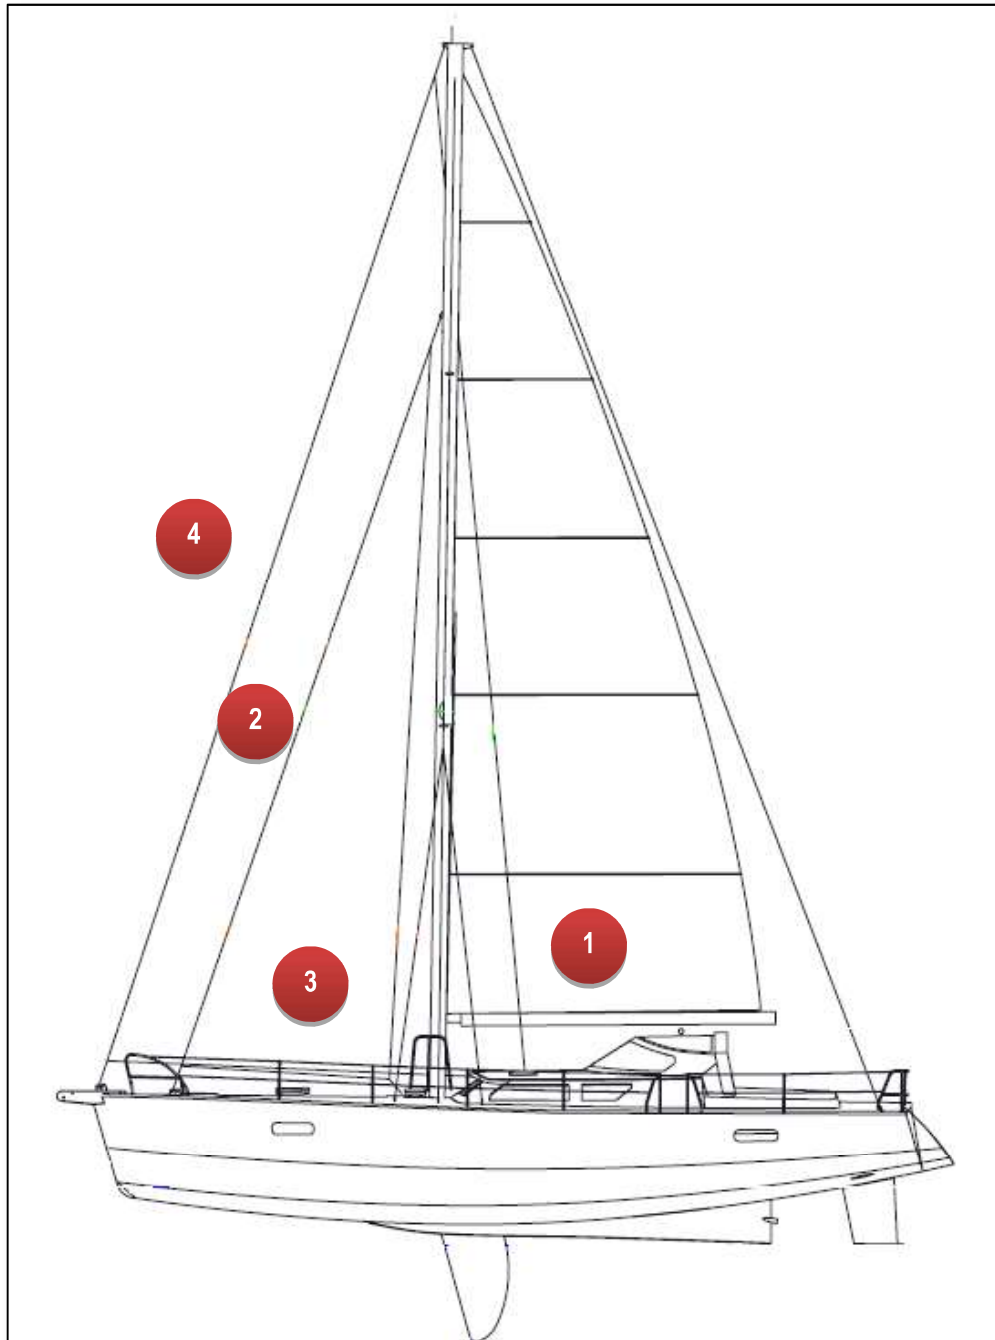

## 9.2 – SAILS

The expected standard sails for your boat BOREAL are:

|   |           |                    |
|---|-----------|--------------------|
| 1 | MAINSAIL  | 45 m <sup>2</sup>  |
| 2 | GENOA     | 55 m <sup>2</sup>  |
| 3 | STAYSAIL  | 22 m <sup>2</sup>  |
| 4 | SPINNAKER | 163 m <sup>2</sup> |

Sails